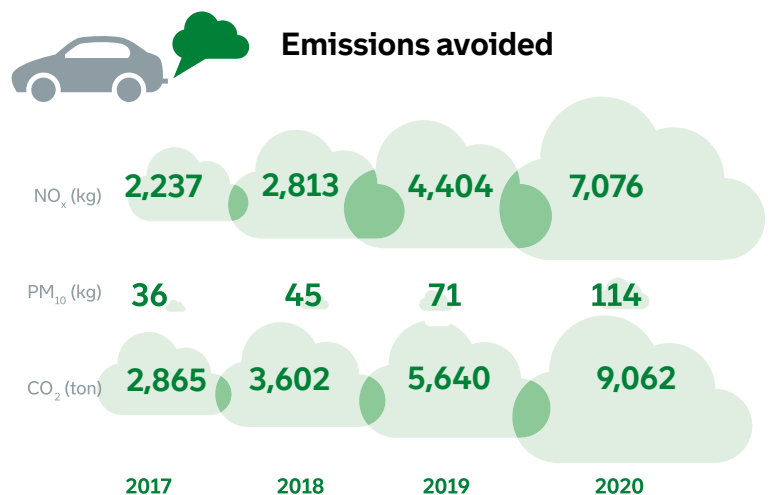

Facts and figures on public charging points in Rotterdam

The numbers in this factsheet relate to public charging stations in Rotterdam. Private charging stations are not included.