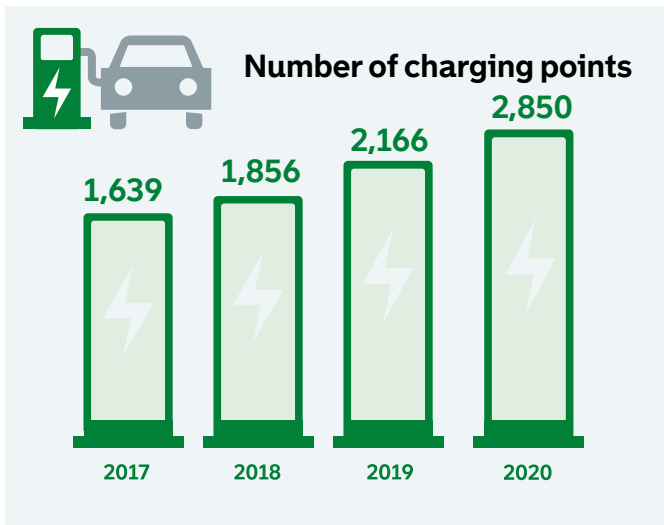

Facts and figures on public charging points in Rotterdam

The numbers in this factsheet relate to public charging stations in Rotterdam. Private charging stations are not included.