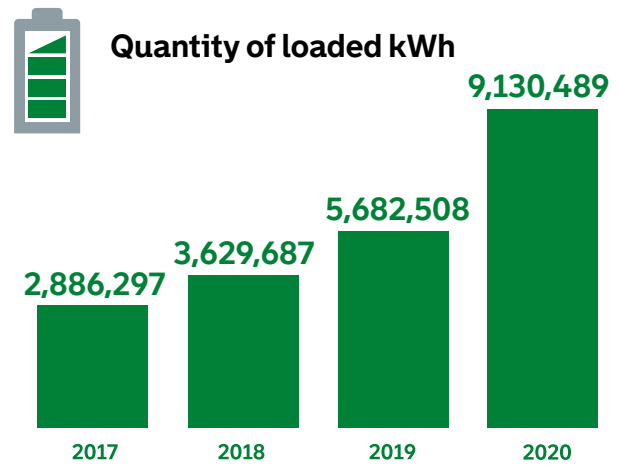

Facts and figures on public charging points in Rotterdam

The numbers in this factsheet relate to public charging stations in Rotterdam. Private charging stations are not included.