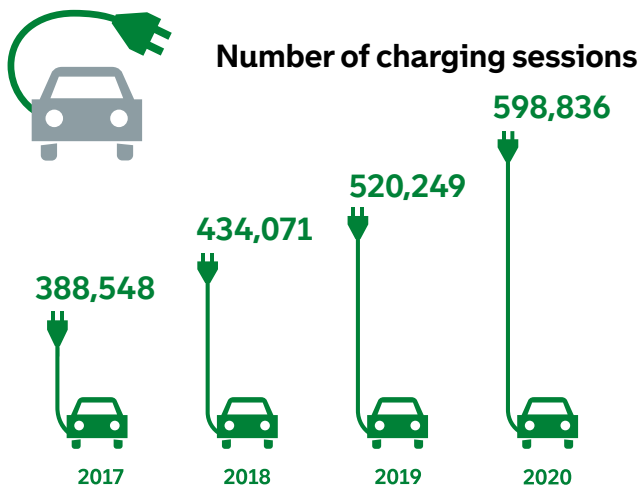

Facts and figures on public charging points in Rotterdam

The numbers in this factsheet relate to public charging stations in Rotterdam. Private charging stations are not included.