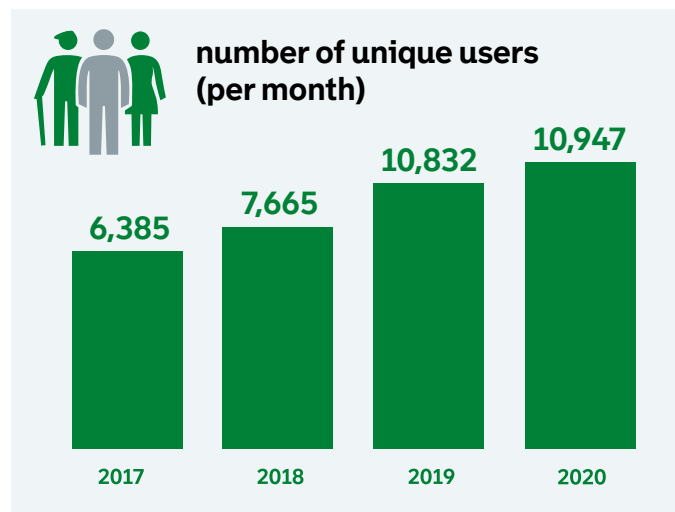

Facts and figures on public charging points in Rotterdam

The numbers in this factsheet relate to public charging stations in Rotterdam. Private charging stations are not included.