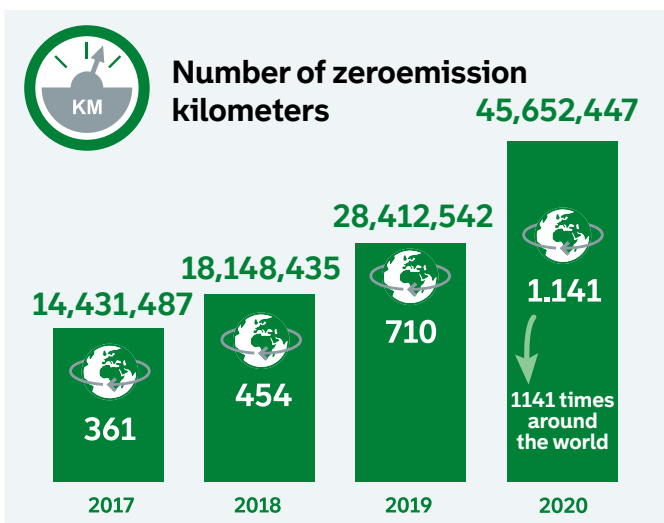

Facts and figures on public charging points in Rotterdam

The numbers in this factsheet relate to public charging stations in Rotterdam. Private charging stations are not included.